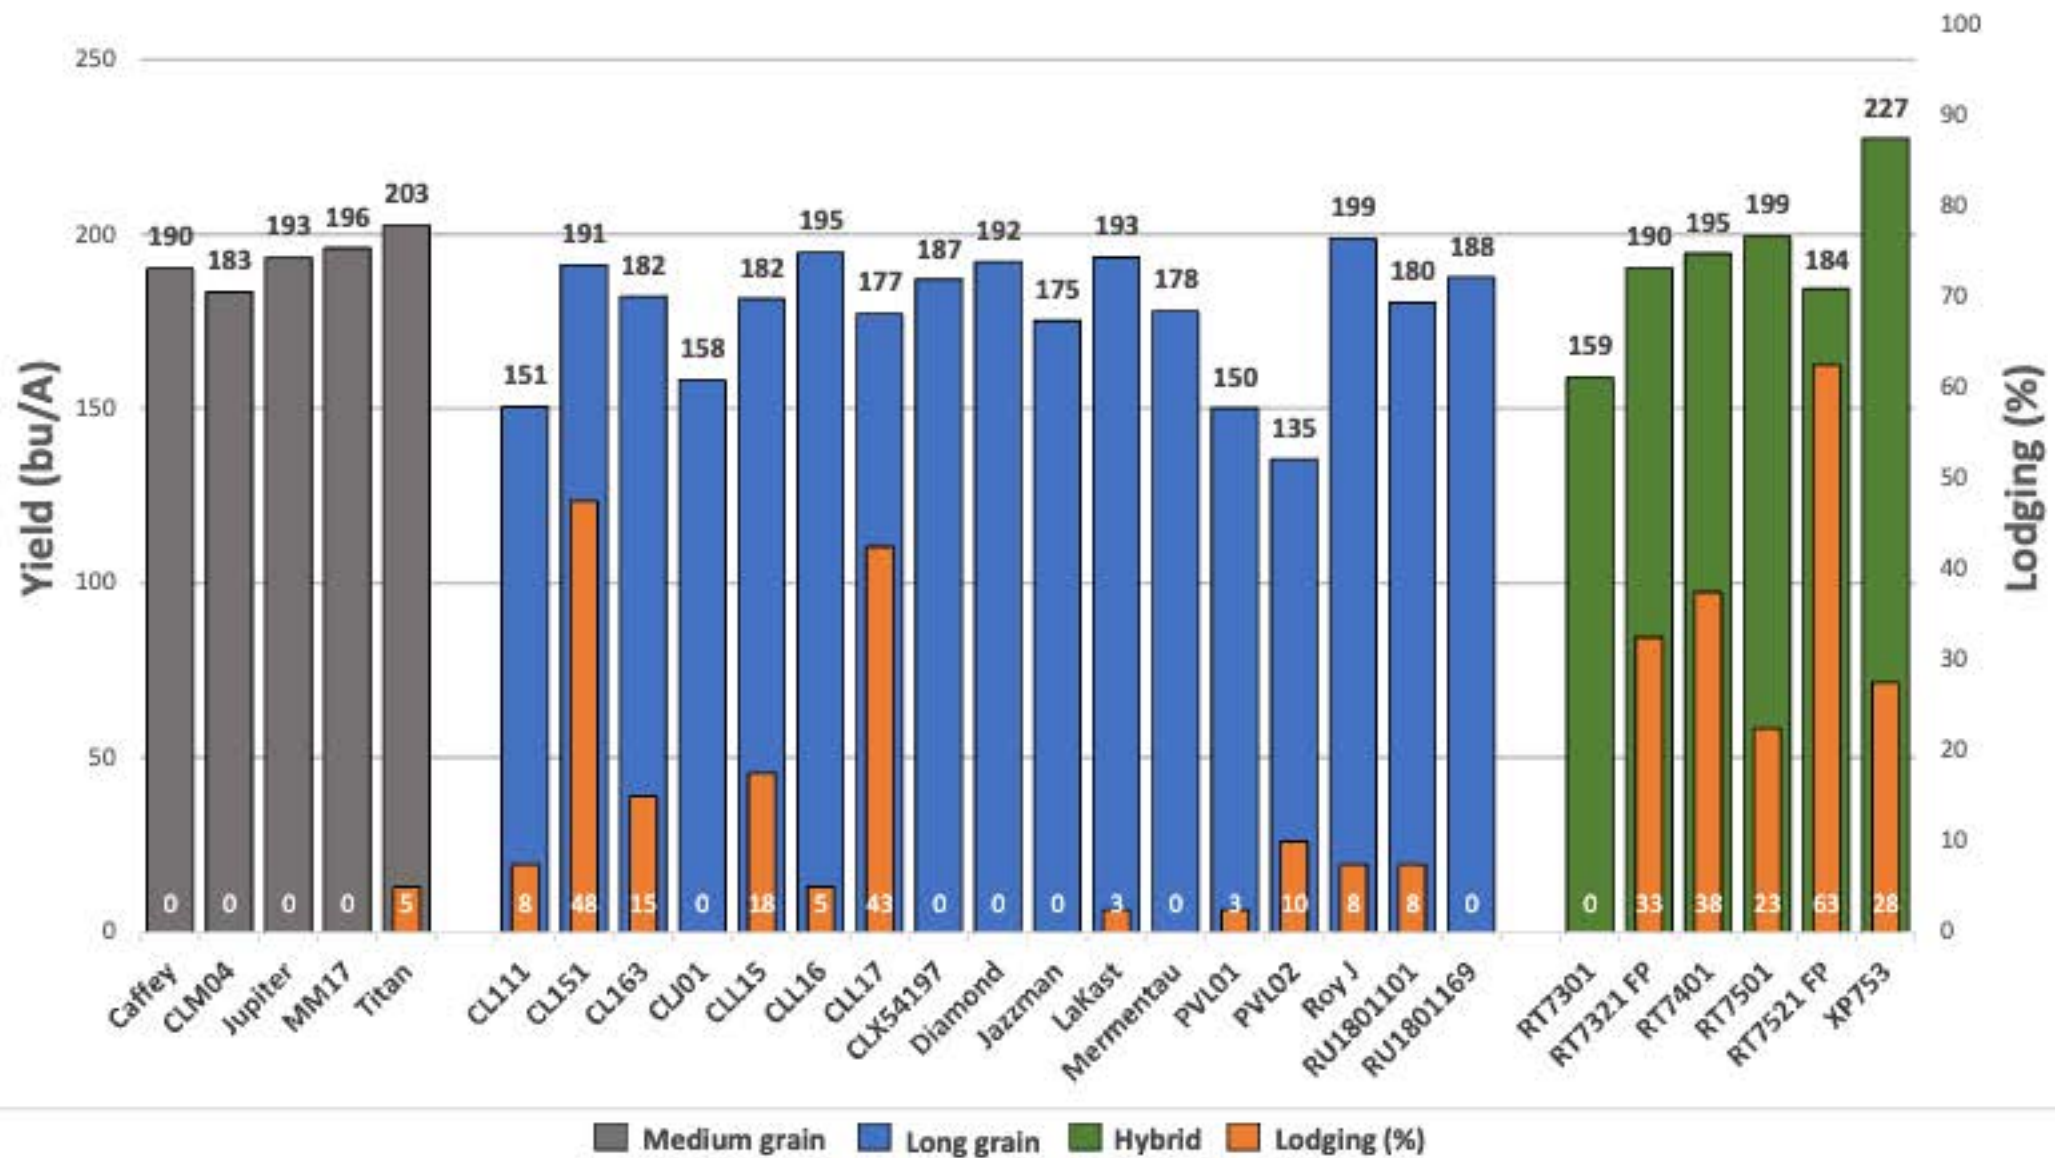

**Latitude:** 36.57528  
**Longitude:** -90.12801

## 2020 MORVT 5 - RIVES, MO - YIELD (BU/A) & LODGING (%)

Planted: 6/2/2020  
 Harvest: 11/5/2020  
 Nitrogen: 120 units @ pre-flood / 46 units @ mid-season

County: Dunklin  
 Soil Texture: Silty Clay

Latitude: 36.09476  
 Longitude: -89.98110

## 2020 MORVT 3 - GLENNONVILLE, MO LATE - YIELD (BU/A) & LODGING (%)

Planted: 5/26/2020  
 Harvest: 10/22/2020  
 Nitrogen: 120 units @ pre-flood / 30 units @ mid-season

County: Dunklin  
 Soil Texture: Silt Loam

Latitude: 36.57376  
 Longitude: -90.12485