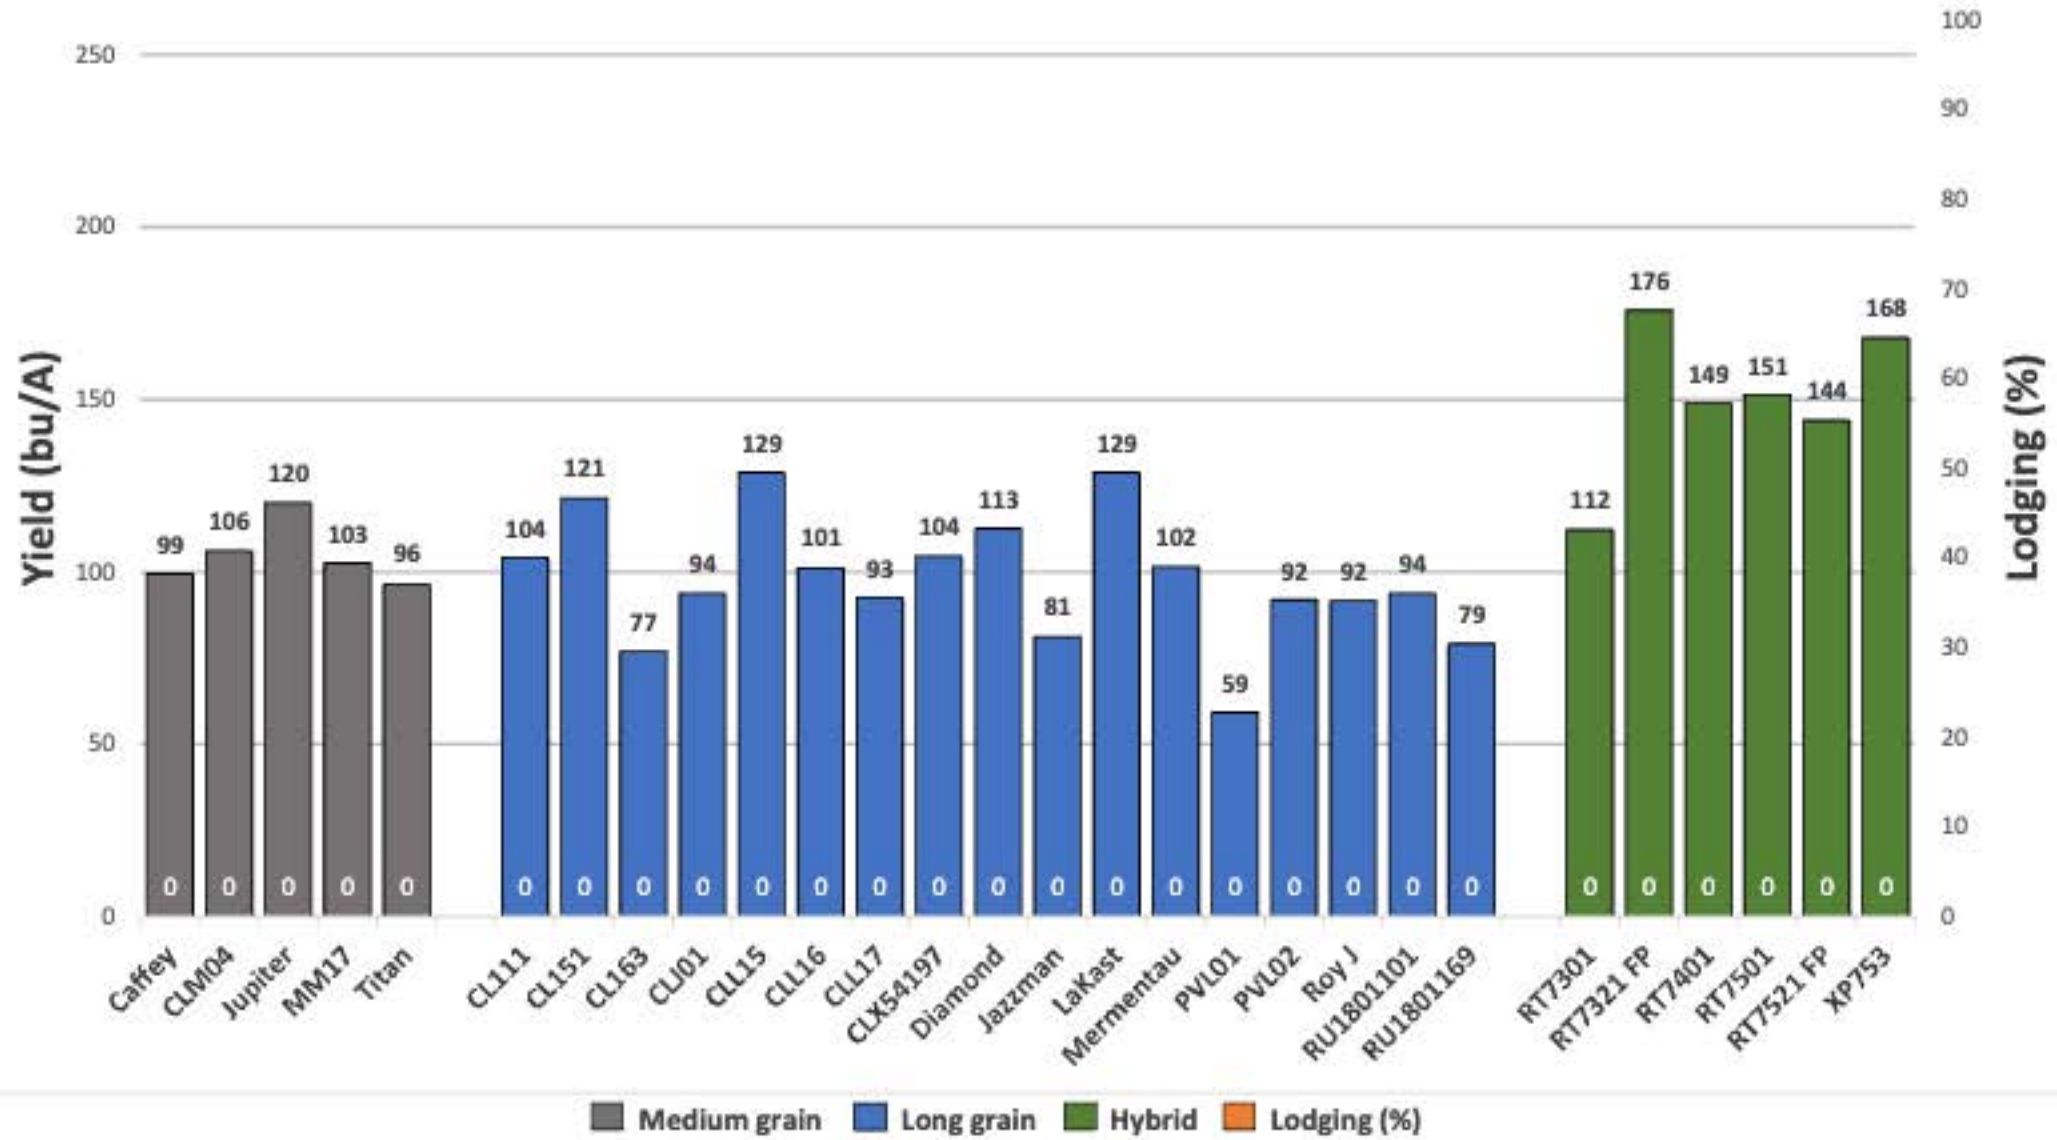

2020 MORVT 4 - NEELYVILLE, MO - YIELD (BU/A) & LODGING (%)

Planted: 6/2/2020
Harvest: 11/9/2020
Nitrogen: 150 units @ pre-flood

County: Butler
Soil Texture: Silt Loam

Latitude: 36.62355
Longitude: -90.46305

*No lodging was observed. Late planting, tough growing conditions, and less than optimal flood timing likely contributed to the reduced and highly variable yield at this location.