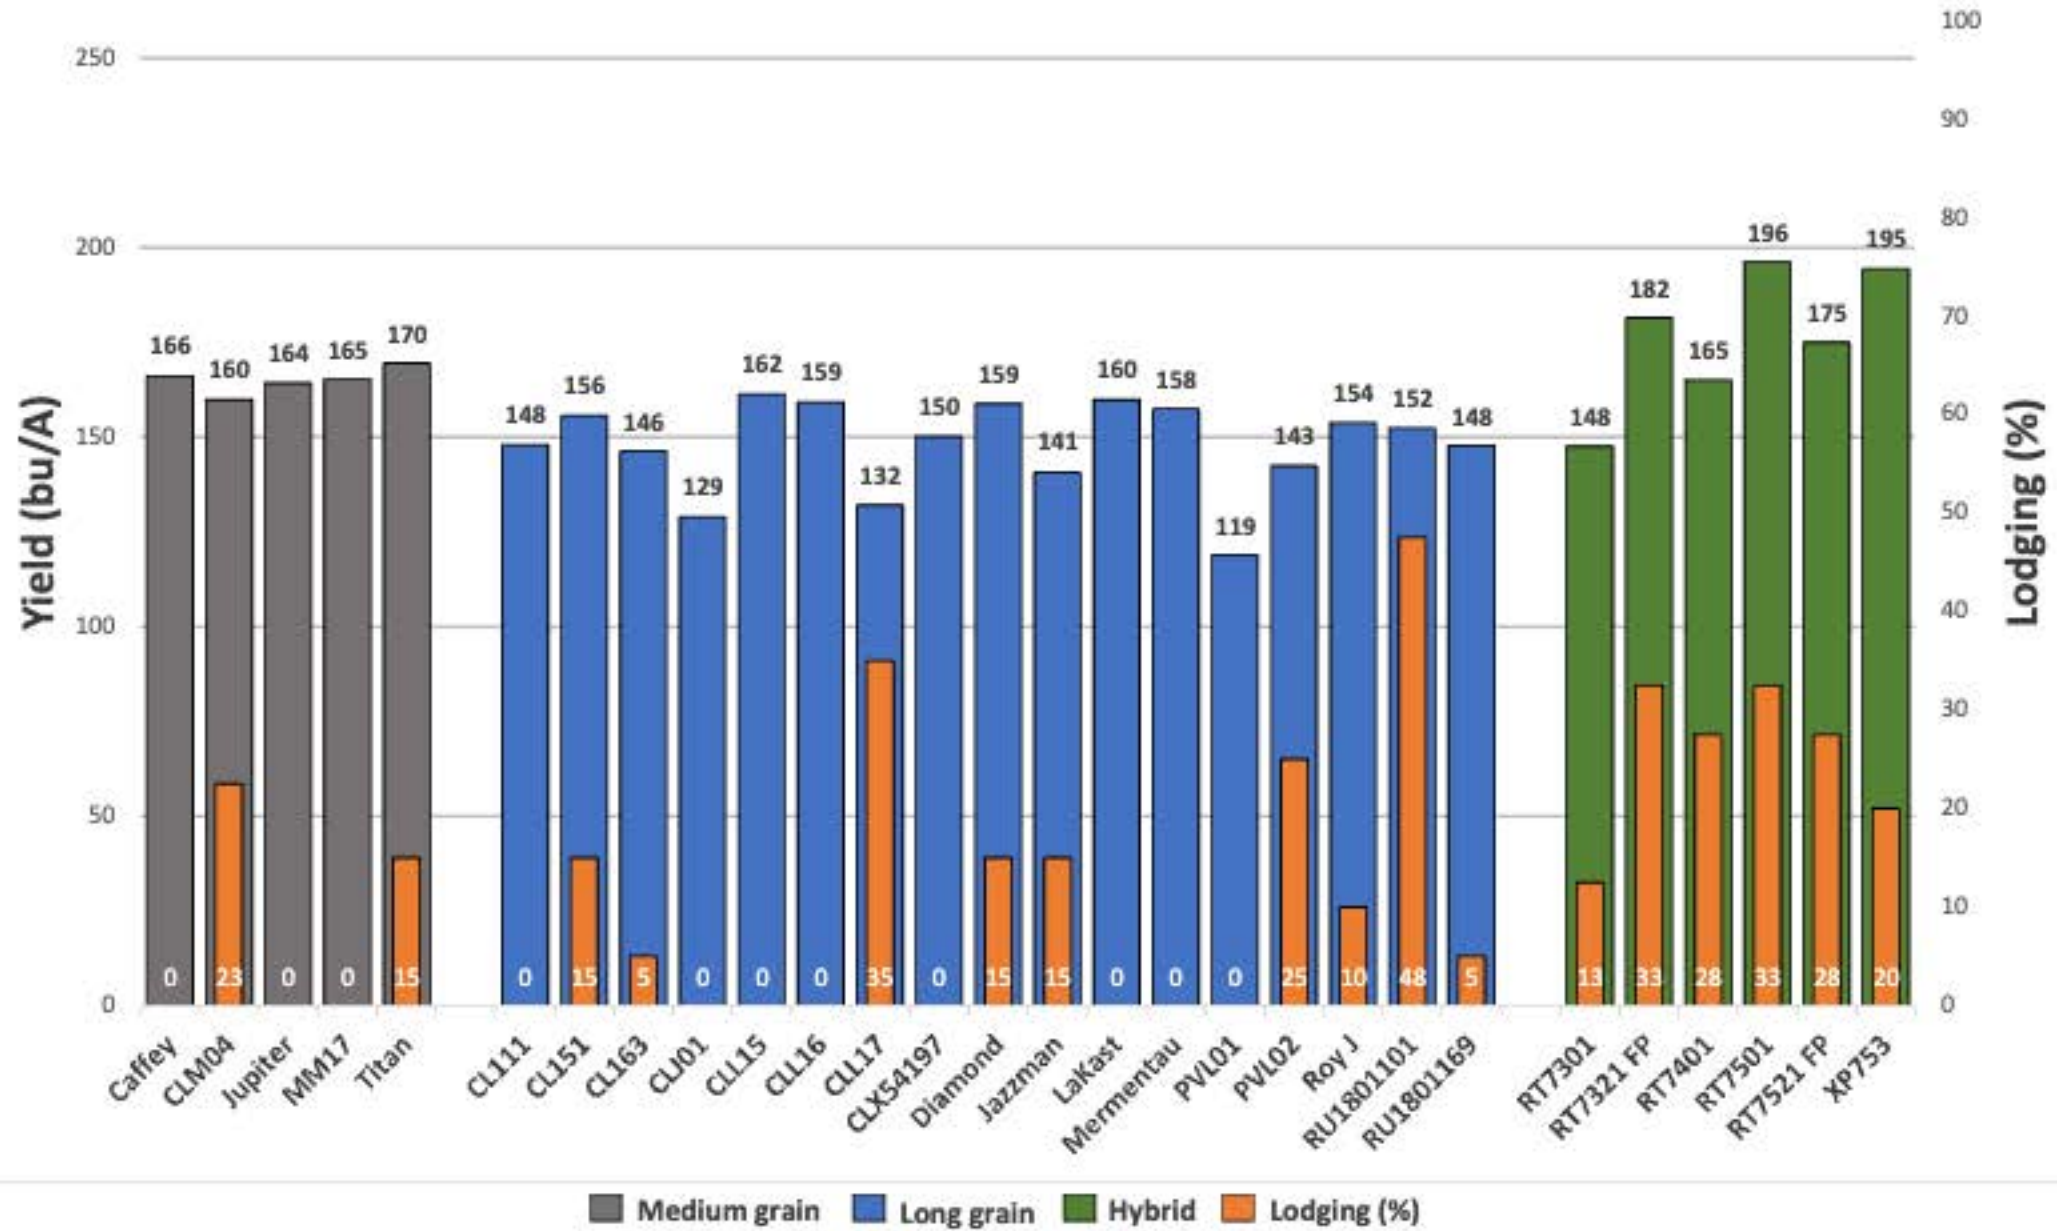

2020 MORVT 5 - RIVES, MO - YIELD (BU/A) & LODGING (%)

Planted: 6/2/2020
Harvest: 11/5/2020
Nitrogen: 120 units @ pre-flood / 46 units @ mid-season

County: Dunklin
Soil Texture: Silty Clay

Latitude: 36.09476
Longitude: -89.98110