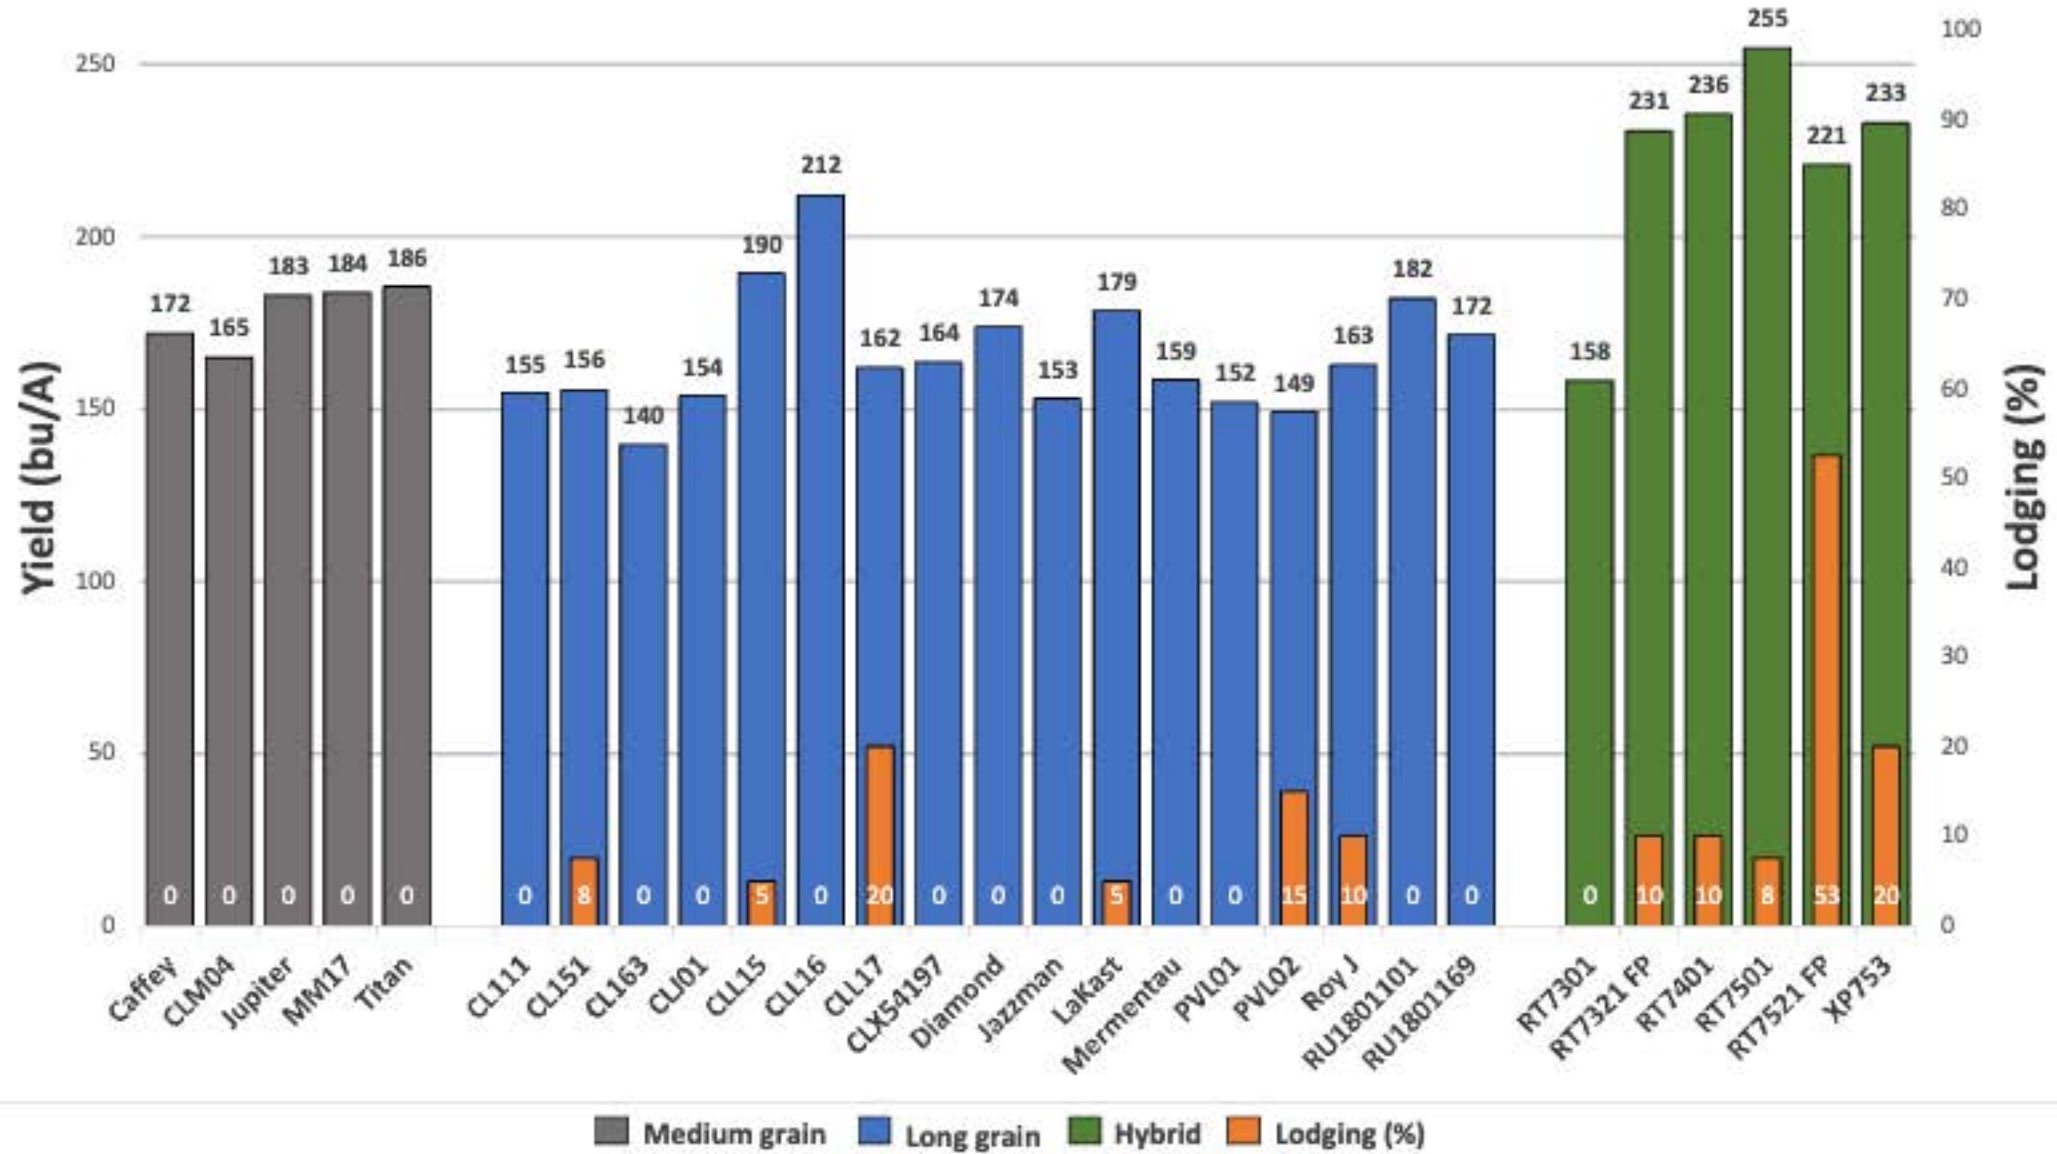

## 2020 MORVT 7 - FISK, MO - YIELD (BU/A) & LODGING (%)

**Planted:** 4/21/2020  
**Harvest:** 10/2/2020  
**Nitrogen:** 120 units @ pre-flood

**County:** Butler  
**Soil Texture:** Silt Loam

**Latitude:** 36.71459  
**Longitude:** -90.19951

## 2020 MORVT 1 - CANALOU, MO - YIELD (BU/A) & LODGING (%)

**Planted:** 4/26/2020

**Harvest:** 11/4/2020

**Nitrogen:** 120 units @ pre-flood / 46 units @ mid-season

**County:** New Madrid

**Soil Texture:** Silty Clay Loam

**Latitude:** 36.79685

**Longitude:** -89.69006

Latitude: 36.57376  
 Longitude: -90.12485