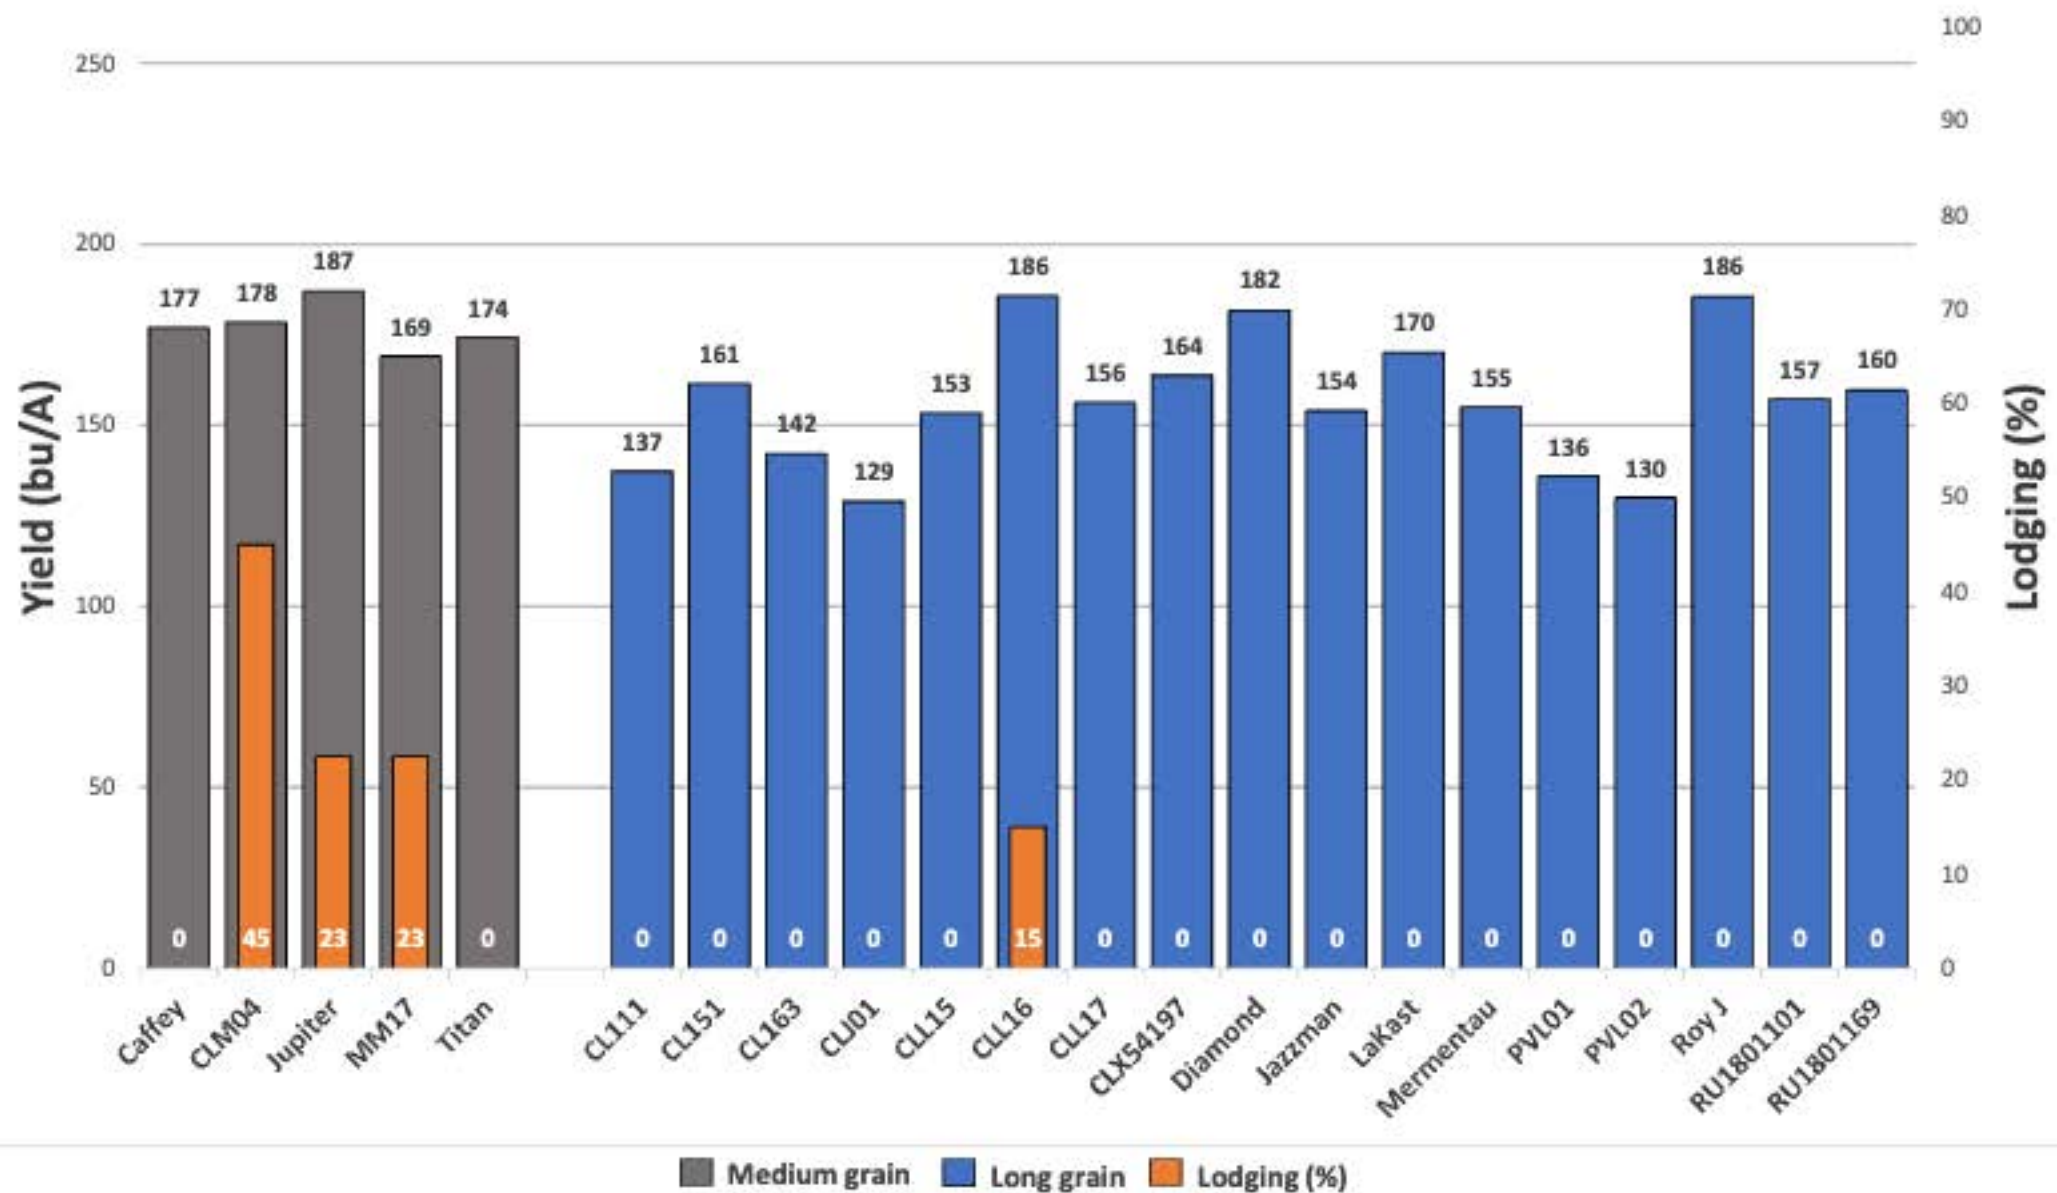

2020 MORVT 1 - CANALOU, MO - YIELD (BU/A) & LODGING (%)

Planted: 4/26/2020

Harvest: 11/4/2020

Nitrogen: 120 units @ pre-flood / 46 units @ mid-season

County: New Madrid

Soil Texture: Silty Clay Loam

Latitude: 36.79685

Longitude: -89.69006