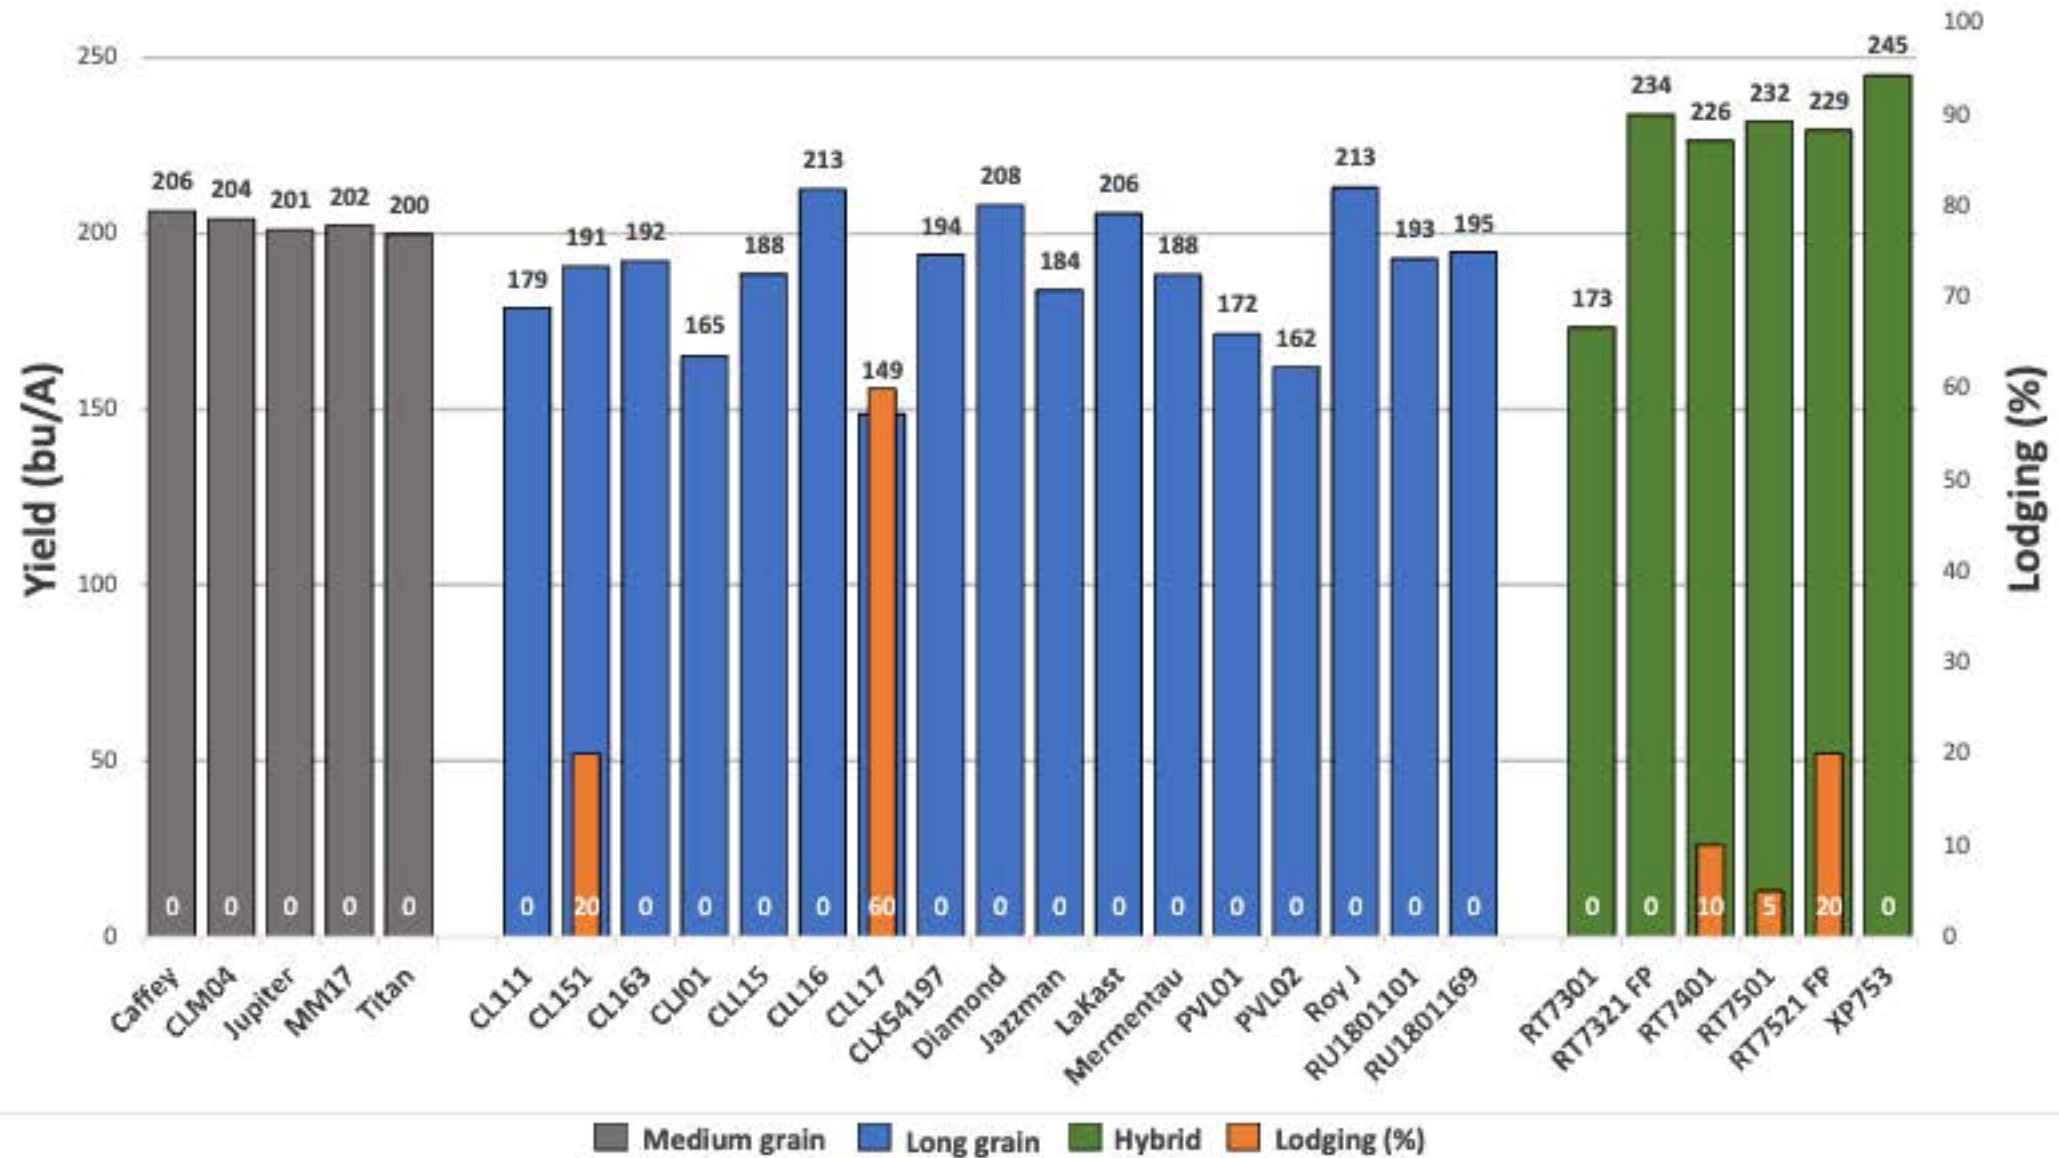

2020 MORVT 2 - GLENNONVILLE, MO EARLY - YIELD (BU/A) & LODGING (%)

Planted: 5/11/2020
Harvest: 10/6/2020
Nitrogen: 120 units @ pre-flood / 30 units @ mid-season

County: Dunklin
Soil Texture: Silt Loam

Latitude: 36.57528
Longitude: -90.12801